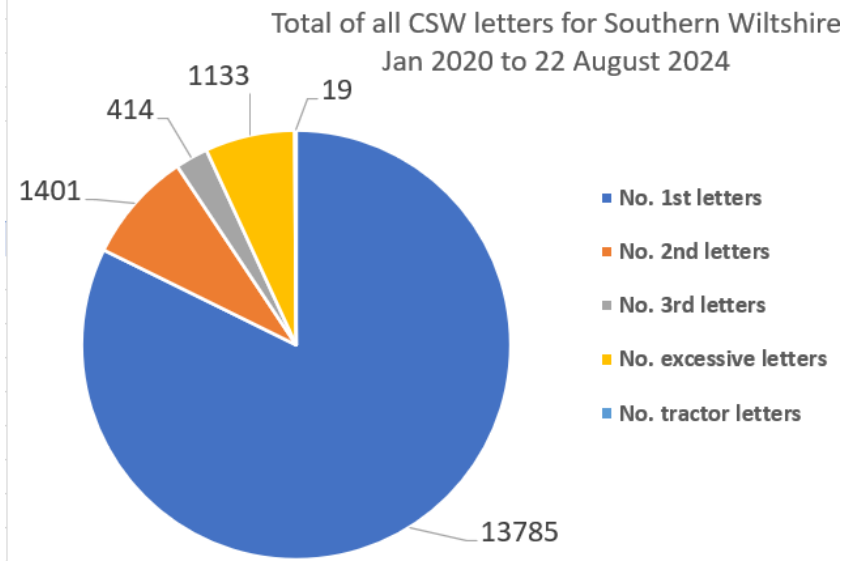

# • CSW Southern Wiltshire area - Data since July 2020 to 22 August 2024

Team	No. 1st letters	No. 2nd letters	No. 3rd letters	No. excessive letters	No. tractor letters	Total letters	No. of watches	Average speeders %
Alderbury	1895	270	105	155	1	2426	254	8.1%
Allington South & Boscombe	4236	333	101	224	4	4898	378	4.0%
Cholderton	1124	97	21	45	0	1287	233	5.1%
Coombe Bissett	1847	160	54	373	3	2437	308	6.0%
Firsdawn	387	97	20	17	0	521	122	3.9%
Landford	1778	207	61	110	10	2166	187	11.6%
Odstock	96	16	3	2	0	117	101	1.0%
Pitton and Farley	69	17	5	2	0	93	64	2.7%
Redlynch	634	46	9	43	0	732	65	5.2%
Whiteparish	690	49	8	95	0	842	149	4.13%
Winterbourne Earls	1029	109	27	67	1	1233	138	1.7%
<b>Grand Total</b>	<b>13785</b>	<b>1401</b>	<b>414</b>	<b>1133</b>	<b>19</b>	<b>16752</b>	<b>1999</b>	<b>5.4%</b>