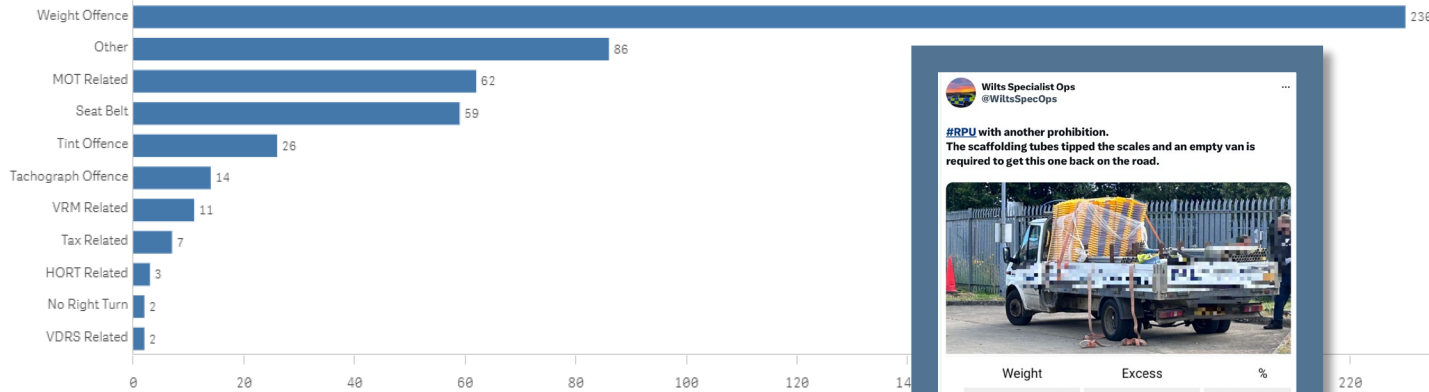

Activity - Non-Endorsable Offences

Wiltshire Specialist Ops
@WiltSpecOps

#SCIT had this vehicle make off from them yesterday in Devizes. Today #RPU and #ARV located the vehicle, stung it and brought it to a safe stop. Vehicle showing as no insurance and a tyre with tread less than 1.6mm. Driver assisting us with yesterdays events #Seized @DriveInsured

17:55 · 2

Wiltshire Specialist Ops
@WiltSpecOps

Vehicle #seized after it reacted to #RPU and document checks revealed the driver has an expired licence, the vehicle wasn't insured and the MOT was out by over 4 months! @DriveInsured Driver #reported

This vehicle's MOT has expired