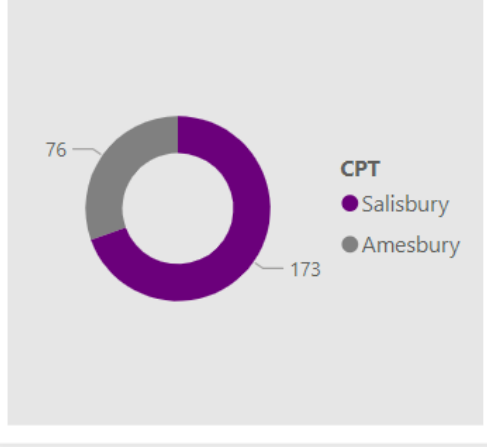

Activity by CPT