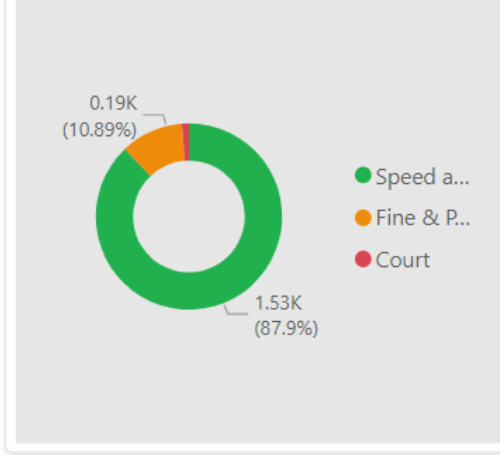

• CSEO – Southern Wiltshire Area Board - 1 January 2023 to 22 August 2024

CSEO Activity Dashboard

Outcomes are dependent on previous convictions and history

1,525.00
No. Speed awareness co...

189.00
No. Fine & Points

21.00
No. Court

47
No. of Locations

Location	Year	Month	Speed awareness course	Fine & Points	Court	CPT	Area Board
Coombe Bissett - Deegan House	2023	November	72.00	10.00	0.00	Salisbury	Southern Wiltshire
Coombe Bissett - Deegan House	2023	July	71.00	9.00	0.00	Salisbury	Southern Wiltshire
Coombe Bissett - Deegan House	2023	August	69.00	9.00	0.00	Salisbury	Southern Wiltshire
Coombe Bissett - Deegan House	2023	June	64.00	8.00	0.00	Salisbury	Southern Wiltshire
Coombe Bissett - Deegan House	2023	September	64.00	5.00	1.00	Salisbury	Southern Wiltshire
Winterbourne Gunner - Portway	2024	May	57.00	12.00	2.00	Salisbury	Southern Wiltshire
Coombe Bissett - Deegan House	2024	January	52.00	7.00	2.00	Salisbury	Southern Wiltshire
Coombe Bissett - Deegan House	2023	October	42.00	5.00	1.00	Salisbury	Southern Wiltshire
Ludgershall - Tidworth Road	2024	April	42.00	4.00	0.00	Amesbury	Southern Wiltshire
Cholderton - Church Lane	2024	April	36.00	3.00	0.00	Amesbury	Southern Wiltshire
Coombe Bissett - Deegan House	2023	April	36.00	4.00	3.00	Salisbury	Southern Wiltshire
Whiteparish - Meadow Court	2024	May	36.00	5.00	1.00	Salisbury	Southern Wiltshire
Coombe Bissett - Deegan House	2024	April	33.00	3.00	0.00	Salisbury	Southern Wiltshire
Coombe Bissett - Deegan House	2024	May	33.00	4.00	1.00	Salisbury	Southern Wiltshire
Total			1,525.00	189.00	21.00		

Outcomes